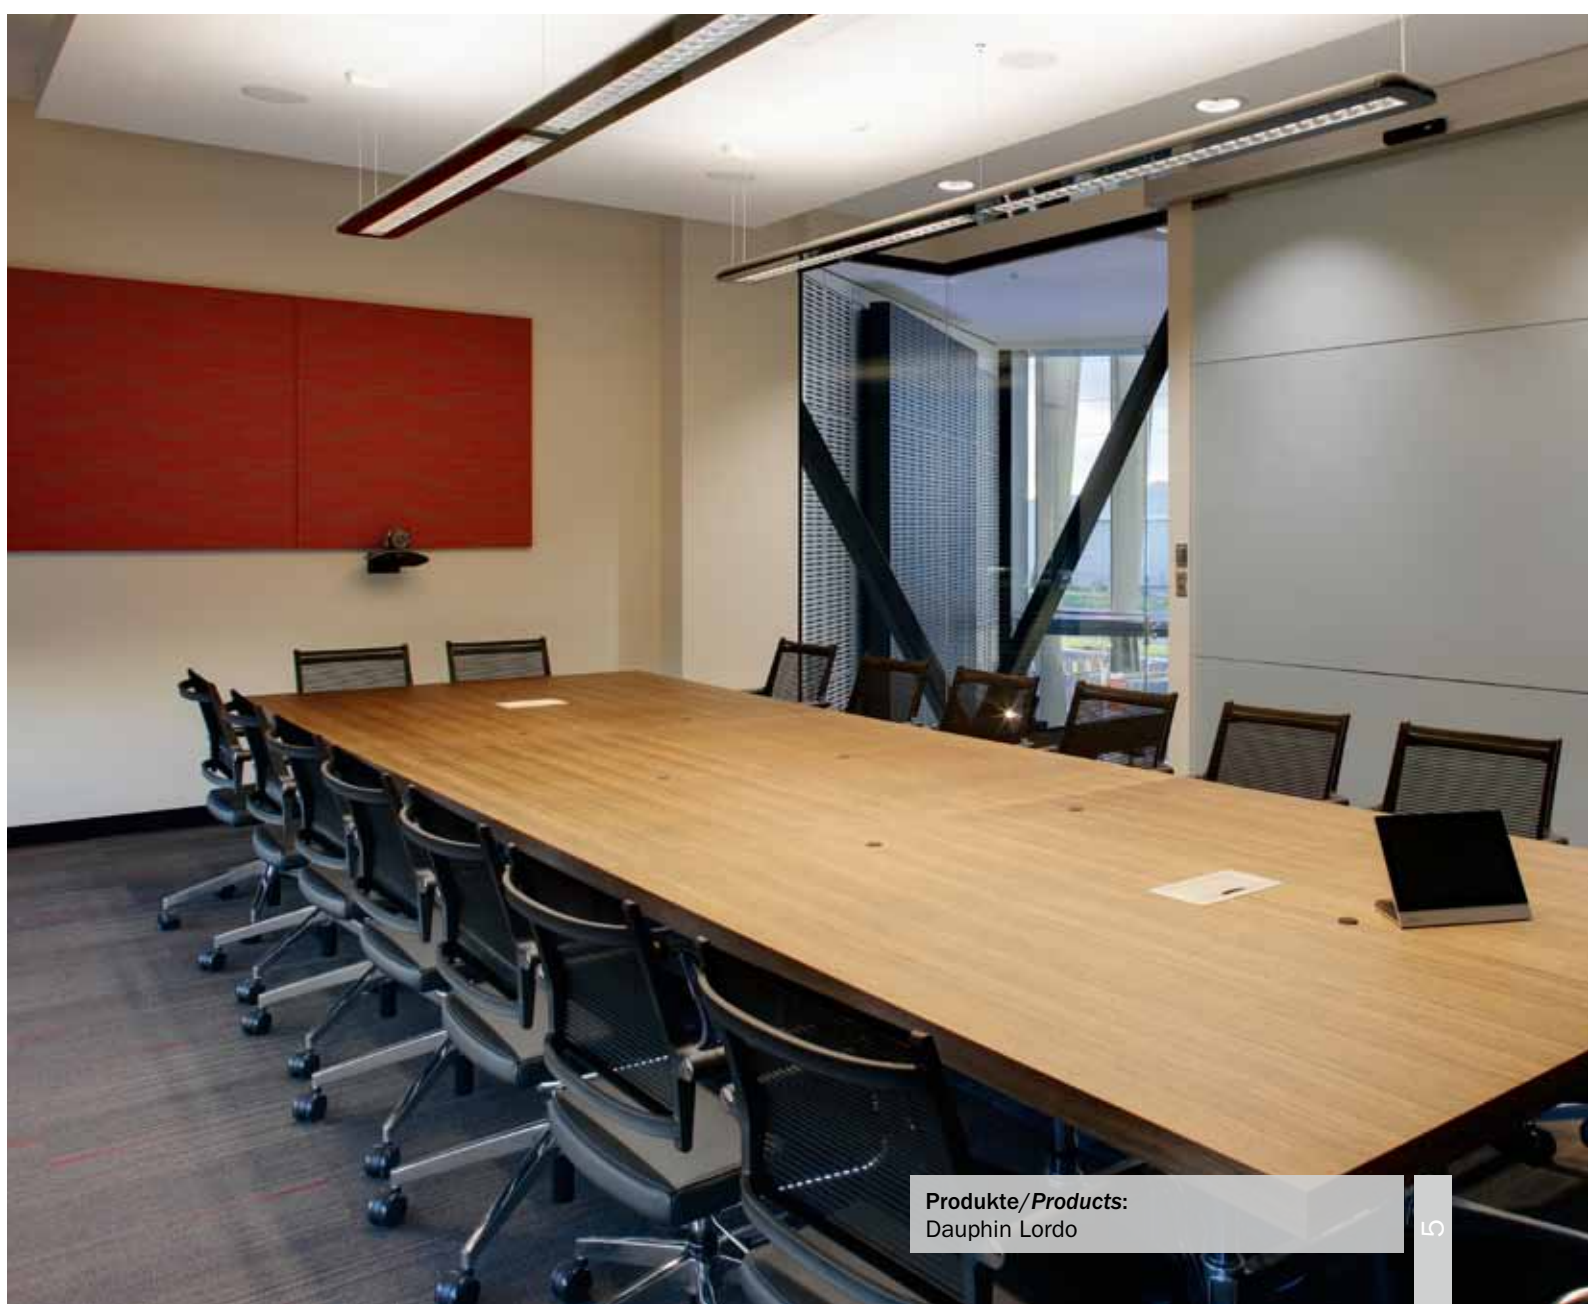

# DAUPHIN

HumanDesign® Group

reception

Welcome to Toyota WA

Produkt/Product:  
Züco 4+

# reception

conference

Produkte/Products:  
Dauphin Lordo

office

Produkt/Product:  
Dauphin Lordo

lounge

Produkte/Products:  
Züco 4+